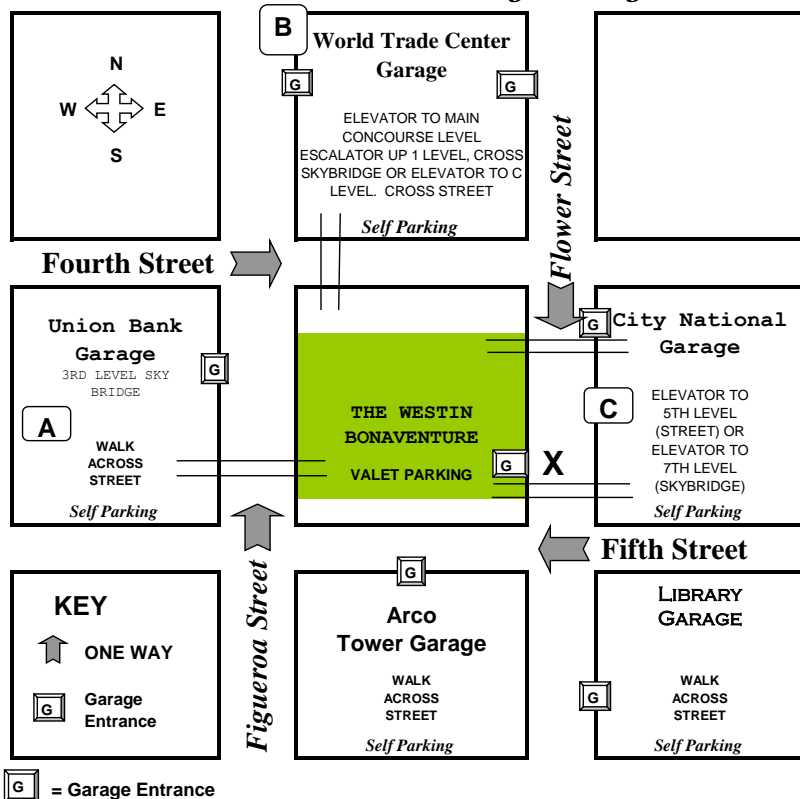

## Westin Bonaventure Hotel & Suites Directions and Parking Garages

**\* From 110 Freeway Northbound**

Exit Wilshire Blvd and turn left. Turn left on Figueroa Street, right on 4th Street, right to Flower Street (on the Right hand side of the street.)

**From 405 North**

Travel to 10 Freeway East to 110 North (then follow above Southbound)

**From 110 Freeway Southbound**

Exit 3rd Street and turn Left on Beaudry. Travel a block and turn left on 4th Street. Travel a block turn right on Flower Street. Hotel Valet Parking is located on the right side of the street.

**PARKING VALIDATIONS WILL BE PROVIDED AT REGISTRATION OF THE EVENT ONLY FOR:**

**The Westin Bonaventure Hotel Valet**  
 401 South Flower Street, LA, CA 90071 (213) 624-1000  
 Garage Clearance 6'

**\*\*Discounted Rate with Event Validation Only: \$24.00\*\***  
**Rates DO NOT APPLY to OVERNIGHT PARKING**  
**NO IN & OUT PRIVILEGES**

Parking Garage Entrance #2 (213) 680-7723

**Daily Rates:** \$3.50 each 12 minutes to a MAX of \$26.00  
**NO IN & OUT PRIVILEGES**

Garage Open to the Public (Mon-Fri 6:00am – 10:00pm)  
 Early Bird Rate: \$12.00 M-F; \$8.00 flat rate Sat/Sun-  
 ENTRANCE: 3rd Street or Flower Street (1st entrance Right Side)