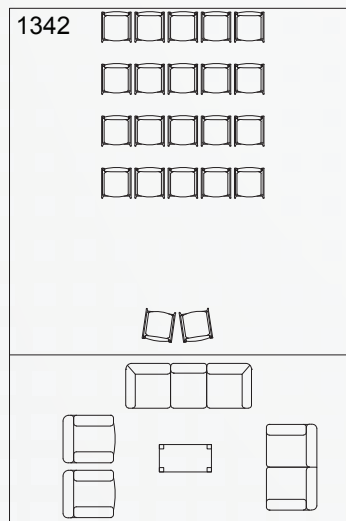

CAMPUS SAFETY PAVILION

Campus Safety CONFERENCE CSC AT EDspaces Designing the Future of Education

NOVEMBER 3-5, 2021 • PITTSBURGH, PA