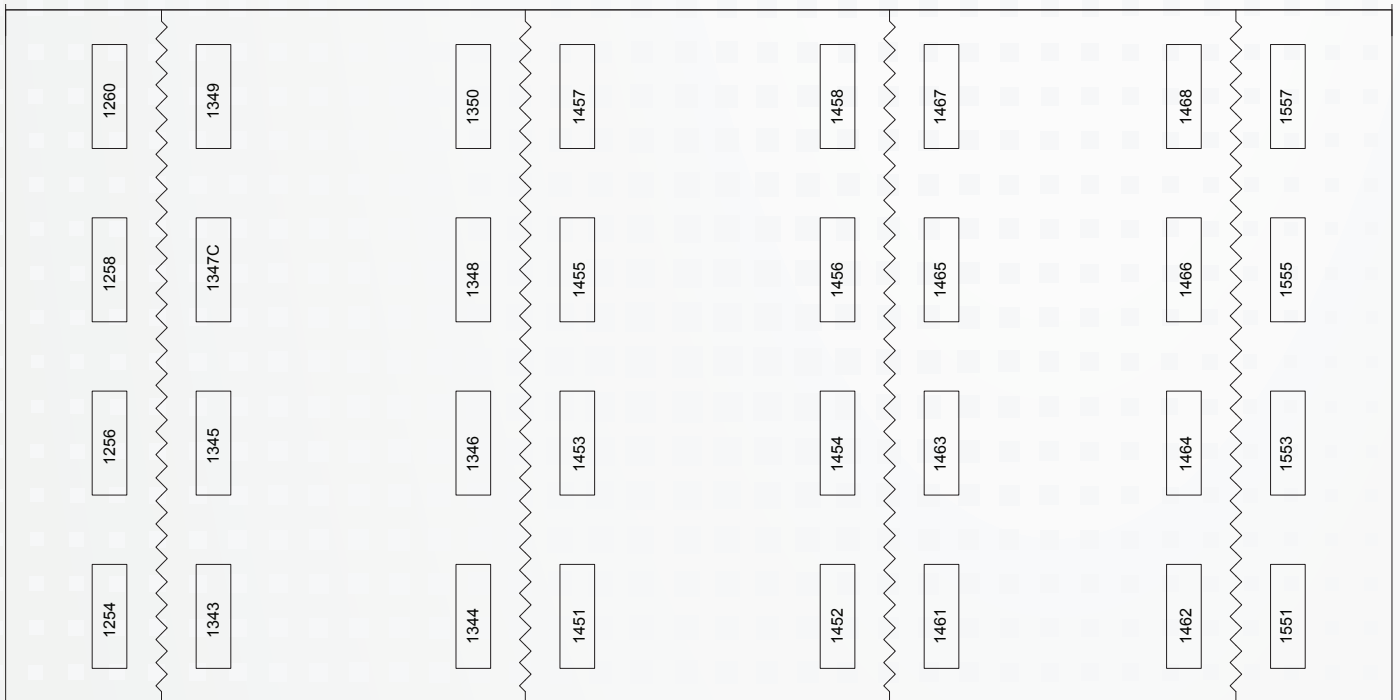

CAMPUS SAFETY PAVILION

Campus Safety CONFERENCE CSC AT EDspaces Designing the Future of Education

NOVEMBER 3-5, 2021 • PITTSBURGH, PA

SPONSOR

BY ALPHA

A3 Communications, Inc.....	1343	iSIGNS, Inc.....	1348
Alertus.....	1467	Johnson Controls Fire Protection.....	1350
ASSA ABLOY Opening Solutions.....	1551	Lynx Systems.....	1463
Axis Communications.....	1345	Milestone Systems.....	1461
CASE Emergency Systems.....	1456	Motorola Solutions, Inc.....	1454
CEIA USA.....	1466	Navigate360.....	1344
CENTEGIX.....	1458	Nightcap.....	1260
Community Response & Mitigation.....	1349	North American Rescue.....	1557
Everbridge.....	1462	OnSolve.....	1453
Ford Motor Company.....	1457	OpenEye.....	1464
Garrett Metal Detectors.....	1455	Raptor Technologies.....	1346
Genetec.....	1452	SecureShade, Inc.....	1465
HAVRION.....	1347C	Stanley Security North America.....	1553
Hyperspike.....	1555	Telecor, Inc.....	1451
IPConfigure, Inc.....	1256	Unified Solutions, LLC.....	1468
IPVideo Corporation.....	1254	Window Film Depot.....	1258